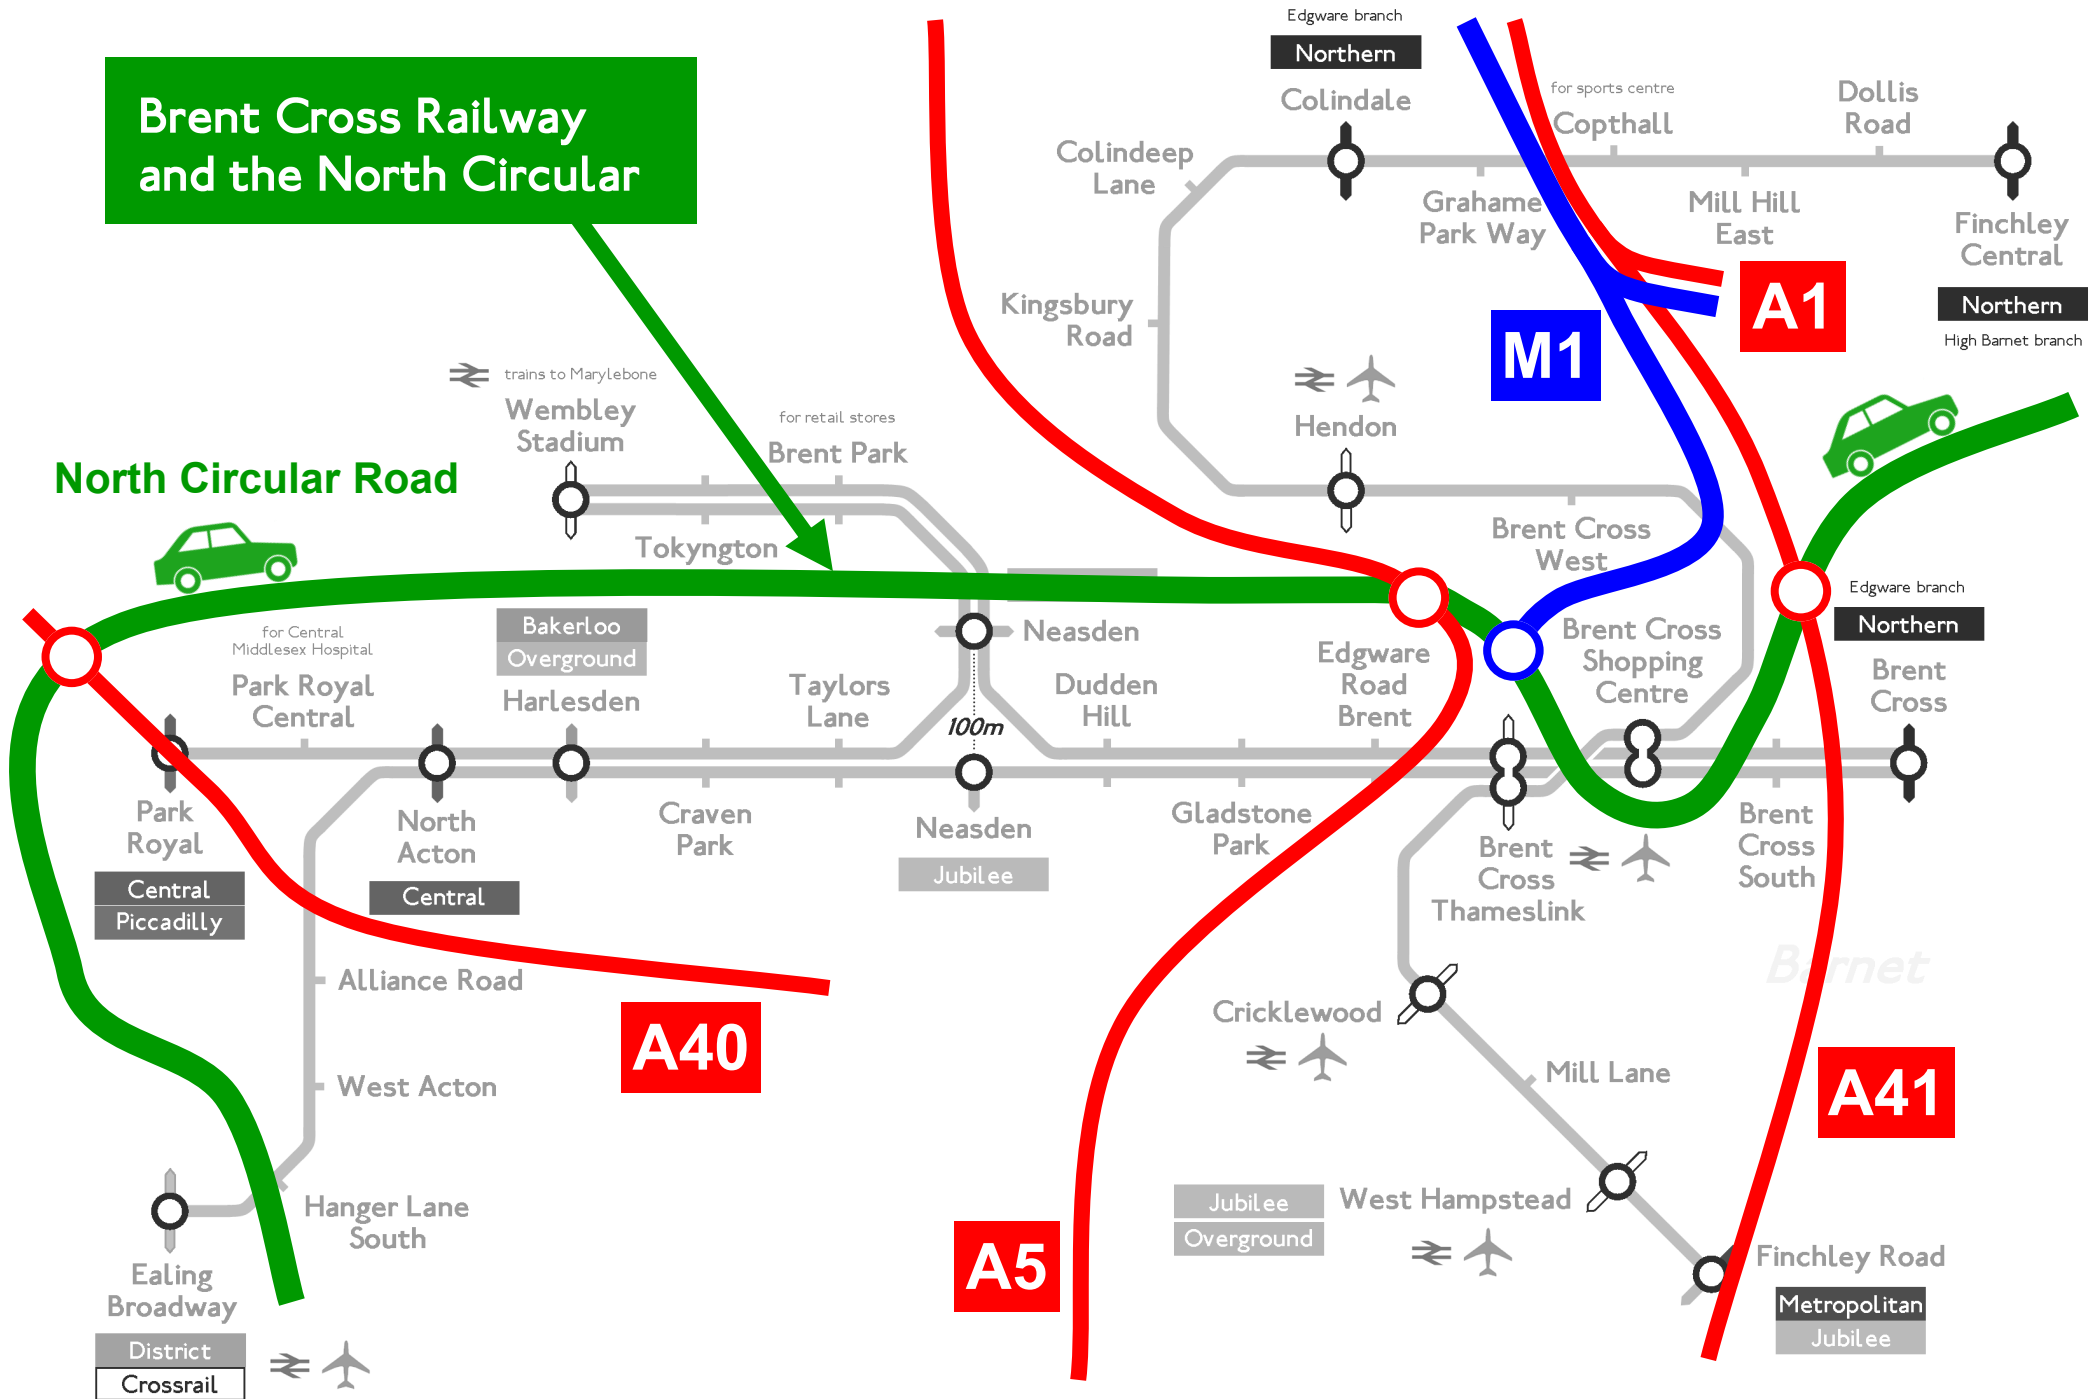

# Brent Cross Railway - possible extensions

Each line represents a separate service. For instance, changing at Neasden may sometimes be necessary to continue your journey.

# Brent Cross Railway and the North Circular

## North Circular Road

Brent Cross Railway and the North Circular

A40

M1

A1

A5

A41

District Crossrail

Central

Bakerloo Overground

Jubilee Overground

Metropolitan Jubilee

Northern

Northern

High Barnet branch

Northern