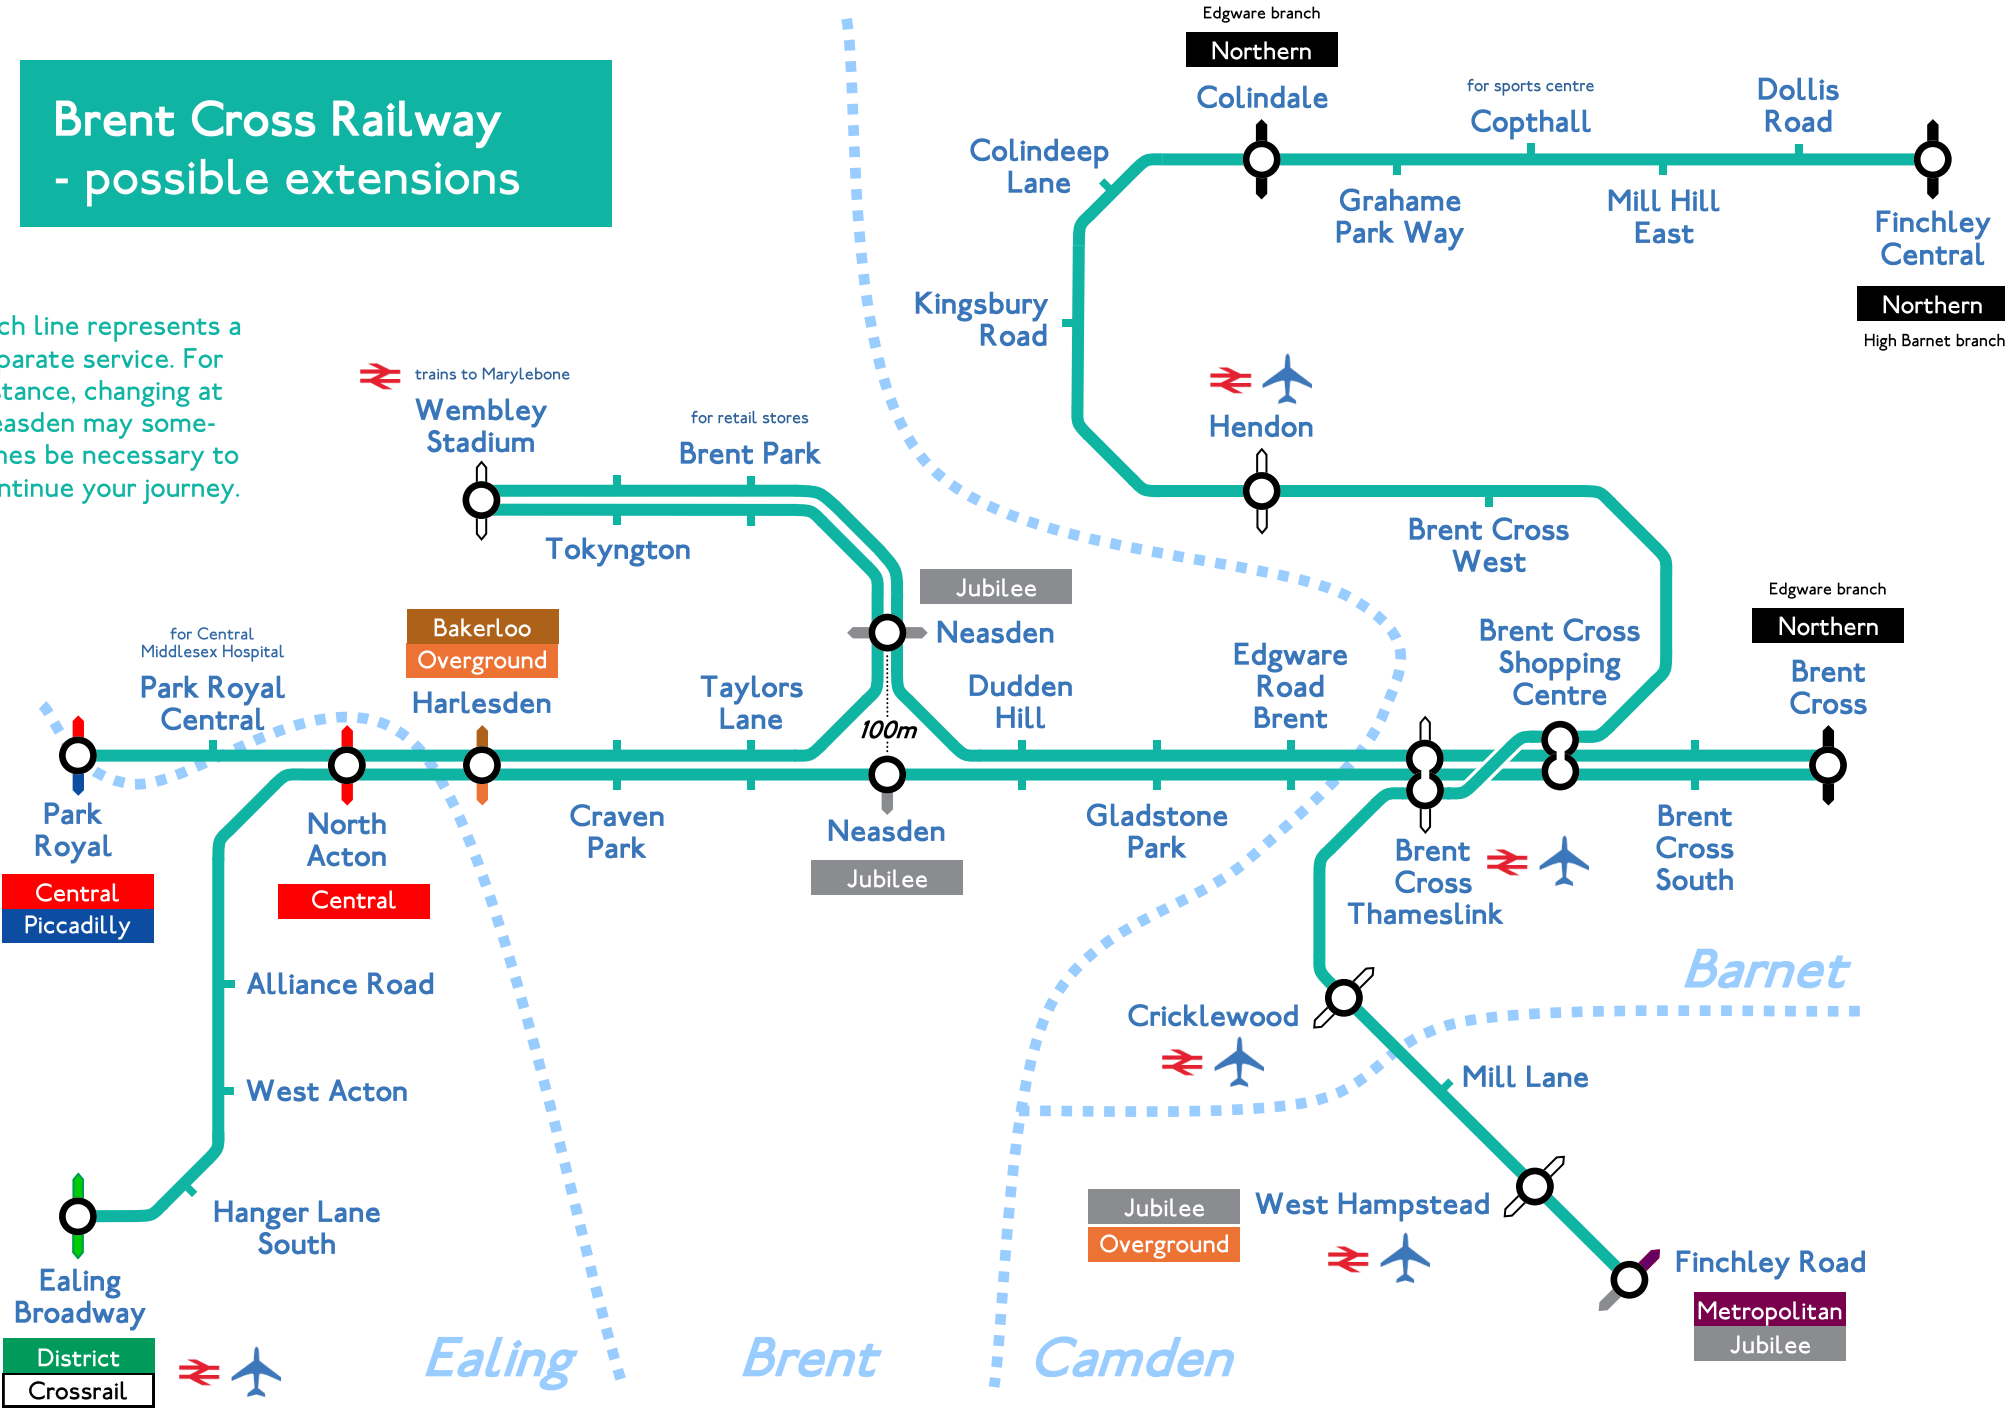

# Brent Cross Railway - possible extensions

Each line represents a separate service. For instance, changing at Neasden may sometimes be necessary to continue your journey.

# Brent Cross Railway and the North Circular

## North Circular Road

Brent Cross Railway and the North Circular

A40

M1

A1

A5

A41

District Crossrail

Central

Bakerloo Overground

Jubilee Overground

Metropolitan Jubilee

Northern

Northern

High Barnet branch

Northern